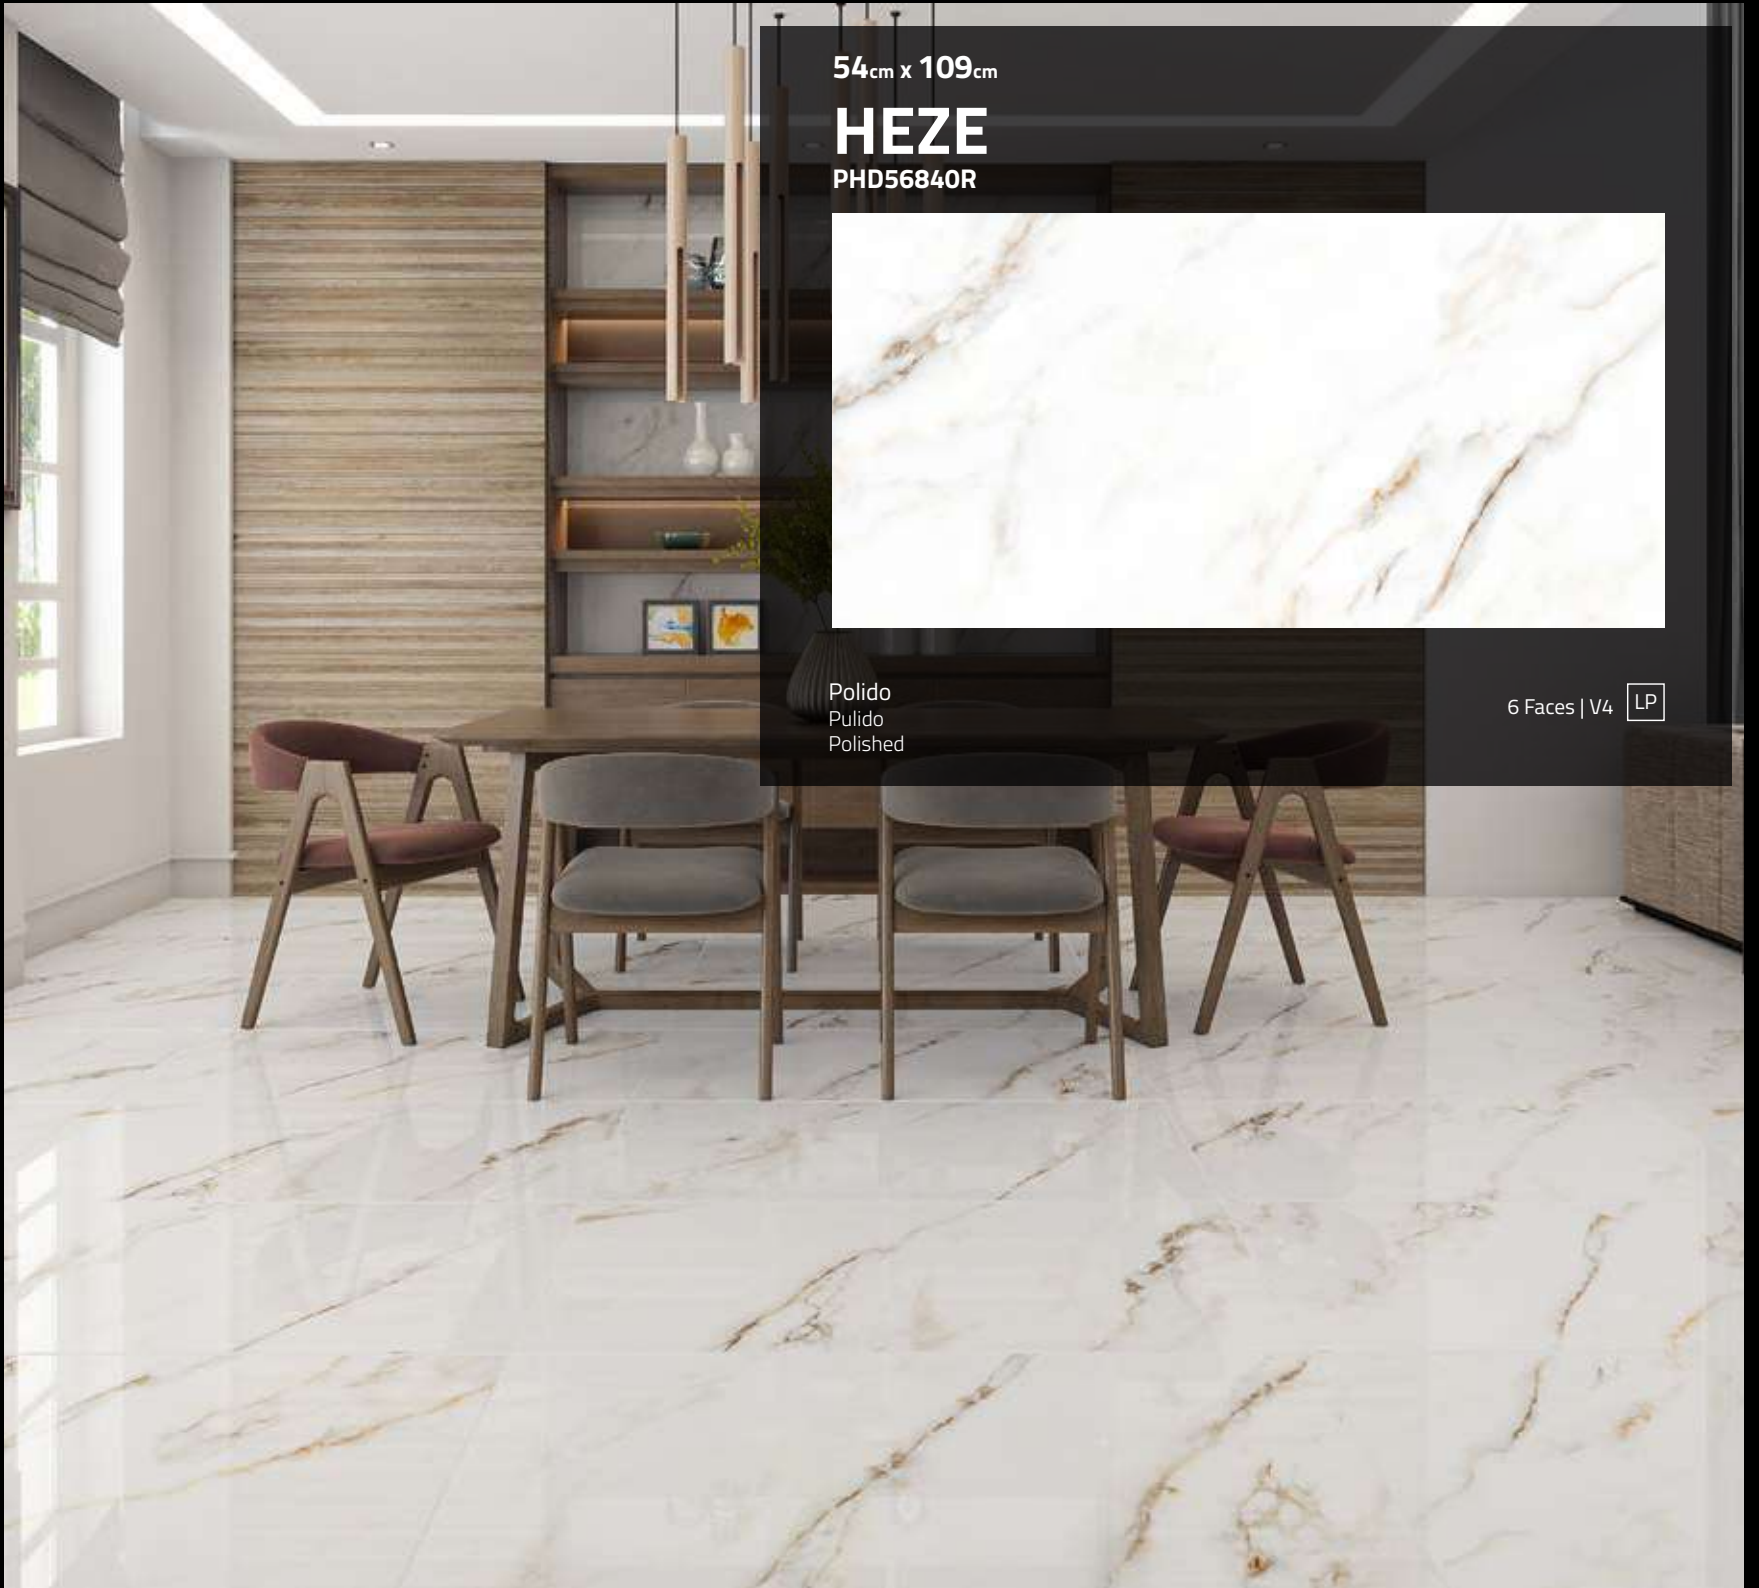

54cm x 109cm

**HEZE**

PHD56840R

Polido  
Pulido  
Polished

6 Faces | V4 LP

Skat  
**PHD56820R**  
54x109cm

Polido  
Pulido  
Polished

4 Faces | V4 LP