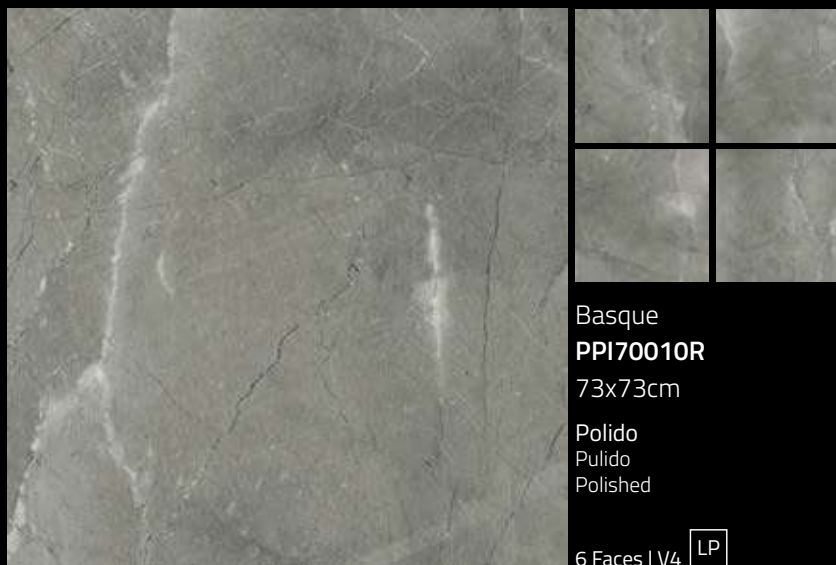

Basque
PPI70010R
73x73cm

Polido
Pulido
Polished

6 Faces | V4