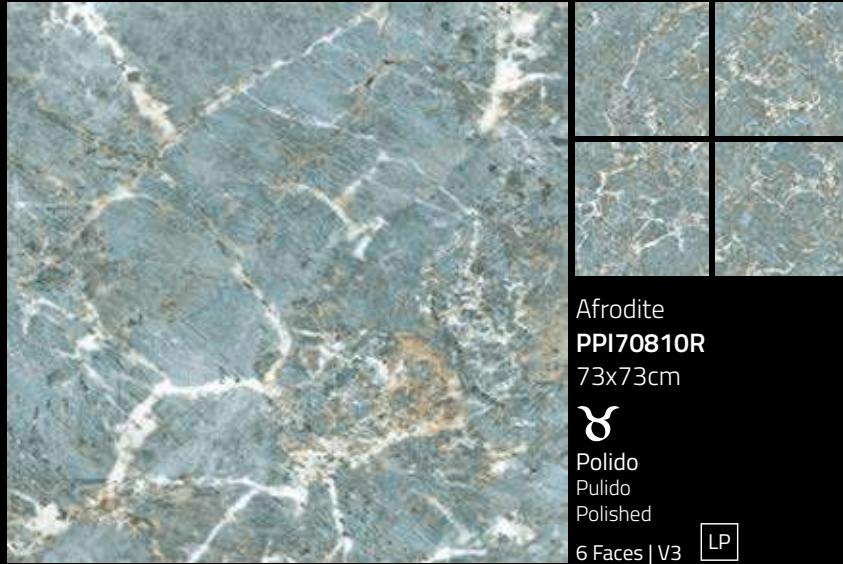

# NEMEIA

PPI70820R

Polido  
Pulido  
Polished

7 Faces | V4

Afrodite  
**PPI70810R**  
73x73cm

Polido  
Pulido  
Polished

6 Faces | V3

73cm x 73cm